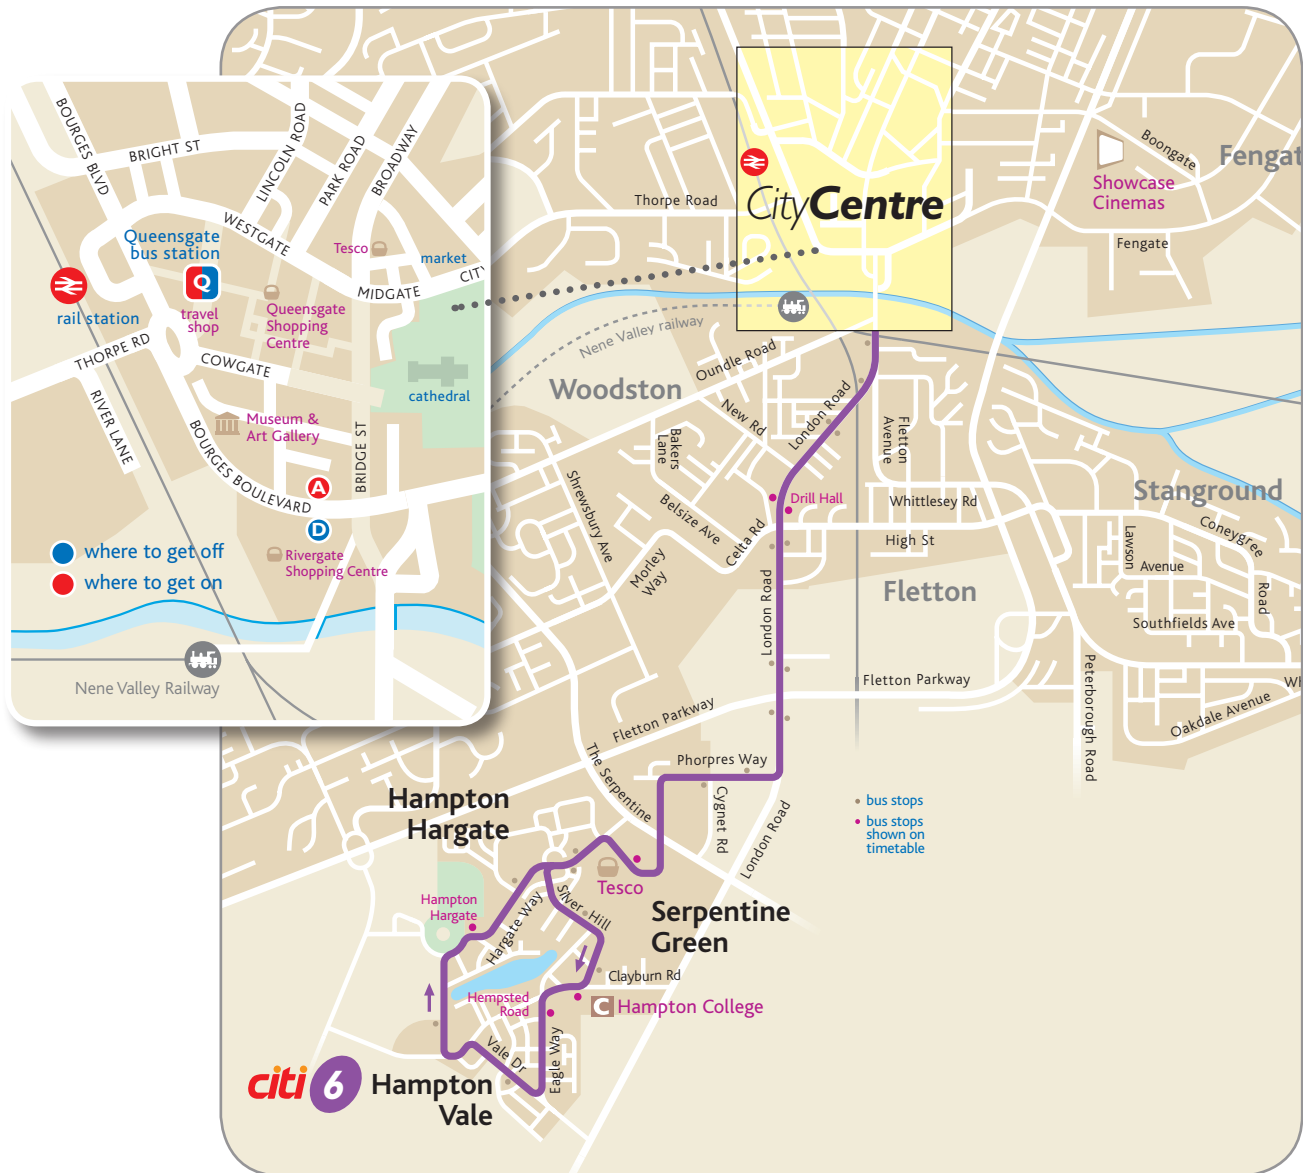

to Hampton

info **01733 554 575** [www.stagecoachbus.com](http://www.stagecoachbus.com)  
[peterborough.enquiries@stagecoachbus.com](mailto:peterborough.enquiries@stagecoachbus.com)